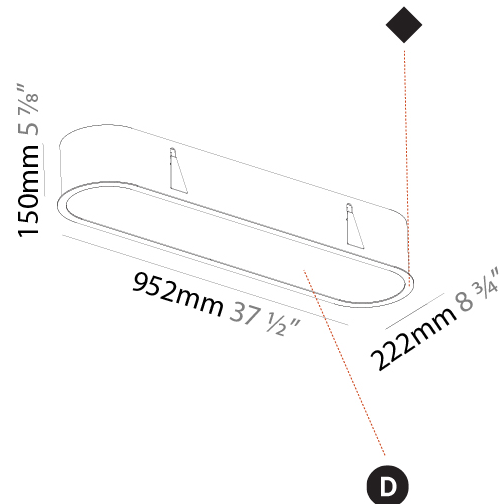

| |
|-----------|
| PROJECT |
| TYPE |
| SPECIFIER |
| QUANTITY |
| DATE |

935mm x 205mm
 36 13/16" x 8 1/16"

10 - 25mm
 3/8" - 1"

160mm
 6 5/16"

SMOOTHLINE RECESSED

A37756-

PROJECT

TYPE