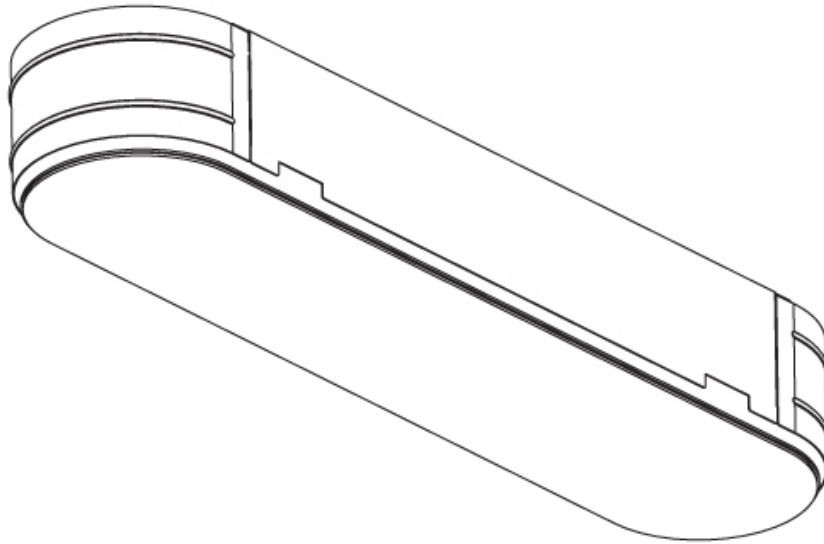

10 | 12 1/2 | 15 | 25 | 30mm
3/8" | 1/2" | 9/16" | 1" | 3/16"

SMOOTHLINE TRIMLESS

A37516-

| | |
|-----------|-------|
| PROJECT | _____ |
| TYPE | _____ |
| SPECIFIER | _____ |
| QUANTITY | _____ |
| DATE | _____ |