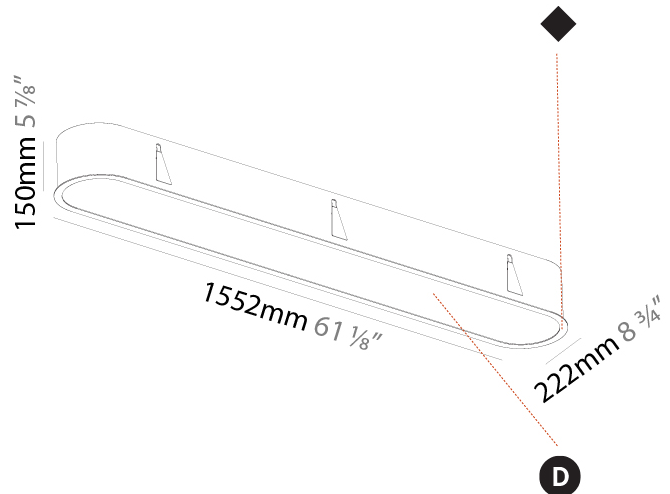

GENERAL

Series: Smoothy
Subseries: Smoothline
Brand: Prolicht
Division: Architectural
Mounting Type: Recessed
Mounting Location: Ceiling
Subcategory: Ambient

PHYSICAL

Shape: Oval
Length (mm): 1552
Length (in): 61 7/8
Width (mm): 222
Width (in): 8 3/4
Depth (mm): 150
Depth (in): 5 7/8
Ceiling Thickness (mm): 10 / 12.5 / 15 / 25
Ceiling Thickness (in): 3/8 or 1/2 or 9/16 or 1
Min. Recessing Depth (mm): 160
Min. Recessing Depth (in): 6 5/16
Light Distribution: Direct
Weight (kg): 8.895
Weight (lbs): 19.57
Diffuser: PMMA - Opal or Micro-Prism
Fixture Finish: SSR / BKV / CWI / CRY / HAB / UFT / ITA / RUA / FTG / MYG / LOD / PUS / FRO / FUP / KIA / POP / BLS / SPG / MEY / GOH / GUM / CHC / COM / ABZ / JAG / OBR / MOS / ROR
Fixture Material: Extruded Aluminum / Steel
Cut-out Measurements: 1535mm / 60 7/16" x 205mm / 8 1/16"

ELECTRICAL

Lamp Type: LED (Zhaga Standard)
Input Wattage (W): 52.8
Total Output Wattage (W): 45
Dimming: Tri-Mode (Non-Dimming and Phase Dimming (120Vac only) and 0-10V Dimming)
Driver Included: Yes
Driver Location: Integrated
Driver Type: Constant Current - Universal
Driver Class: Class 2
Input Voltage (V): 120 - 277
Constant Current (MA): 500

LED

Color Temperature (°K): 3000 / 3500 / 4000
Max. Delivered Lumen (lm): 3570 / 3842 / 3920
CRI: >80 CRI
Lamp Life (hrs): 50000

OPTICAL

RATINGS AND CERTIFICATIONS

Certified By: Certified for North American Standards
IP rating: IP20

1535mm x 205mm
60 7/16" x 8 1/16"

10 - 25mm
3/8" - 1"

160mm
6 5/16"