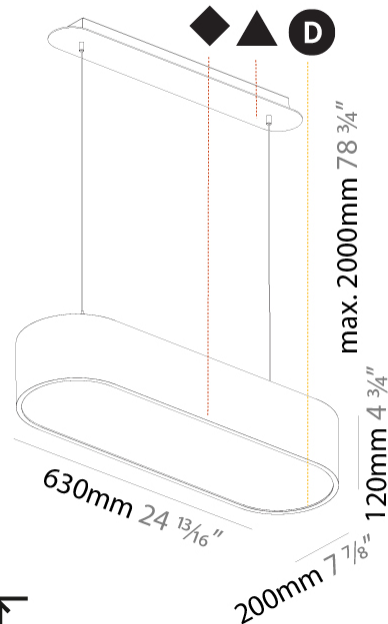

GENERAL

Series: Smoothy
Subseries: Smoothline
Brand: Prolicht
Division: Architectural
Mounting Type: Suspension
Mounting Location: Ceiling
Subcategory: Ambient

PHYSICAL

Shape: Oval
Length (mm): 630
Length (in): 24 ¹³/₁₆"
Width (mm): 200
Width (in): 7 ⁷/₈"
Height (mm): 120
Height (in): 4 ³/₄"
Max. Overall Height (mm): 2120
Max. Overall Height (in): 82 ¹/₂"
Light Distribution: Direct
Weight (kg): 5.043
Weight (lbs): 11.40
Diffuser: PMMA - Opal or Micro-Prism
Fixture Finish: SSR / BKV / CWI / CRY / HAB / UFT / ITA / RUA / FTG / MYG / LOD / PUS / FRO / FUP / KIA / POP / BLS / SPG / MEY / GOH / GUM / CHC / COM / ABZ / JAG / OBR / MOS / ROR
Fixture Material: Extruded Aluminum / Steel
Cable Details: 2000mm / 78 3/4"

ELECTRICAL

Lamp Type: LED (Zhaga Standard)
Input Wattage (W): 12
Total Output Wattage (W): 18
Dimming: Tri-Mode (Non-Dimming and Phase Dimming (120Vac only) and 0-10V Dimming)
Driver Included: Yes
Driver Location: Integrated
Driver Type: Constant Current - Universal
Driver Class: Class 2
Input Voltage (V): 120 - 277
Constant Current (MA): 500

LED

Number of LEDs: 6 x 3W
Color Temperature (°K): 3000 / 3500 / 4000
Max. Delivered Lumen (lm): 1530 / 1646 / 1680
Lamp Life (hrs): 50000

OPTICAL

RATINGS AND CERTIFICATIONS

Certified By: Certified for North American Standards
IP rating: IP20