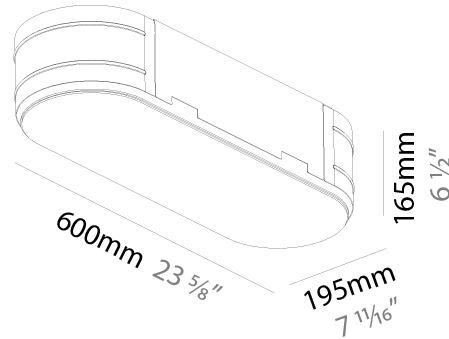

GENERAL

Series: Smoothy
 Subseries: Smoothline
 Brand: Prolicht
 Division: Architectural
 Mounting Type: Surface
 Mounting Location: Ceiling
 Subcategory: Ambient

PHYSICAL

Shape: Oval
 Length (mm): 630
 Length (in): 24 ¹³/₁₆
 Width (mm): 200
 Width (in): 7 ⁷/₈
 Height (mm): 120
 Height (in): 4 ³/₄
 Light Distribution: Direct
 Weight (kg): 3.403
 Weight (lbs): 7.49
 Diffuser: PMMA - Opal or Micro-Prism
 Fixture Finish: SSR / BKV / CWI / CRY / HAB / UFT / ITA / RUA / FTG / MYG / LOD / PUS / FRO / FUP / KIA / POP / BLS / SPG / MEY / GOH / GUM / CHC / COM / ABZ / JAG / OBR / MOS / ROR
 Fixture Material: Extruded Aluminum / Steel

PHYSICAL

| |
|---|
| Shape: Oval |
| Length (mm): 930 |
| Length (in): 36 5/8 |
| Width (mm): 200 |
| Width (in): 7 7/8 |
| Height (mm): 120 |
| Height (in): 4 3/4 |
| Light Distribution: Direct |
| Weight (kg): 5.108 |
| Weight (lbs): 11.24 |
| Diffuser: PMMA - Opal or Micro-Prism |
| Fixture Finish: SSR / BKV / CWI / CRY / HAB / UFT / ITA / RUA / FTG / MYG / LOD / PUS / FRO / FUP / KIA / POP / BLS / SPG / MEY / GOH / GUM / CHC / COM / ABZ / JAG / OBR / MOS / ROR |
| Fixture Material: Extruded Aluminum / Steel |

OPTICAL

RATINGS AND CERTIFICATIONS

Certified By: Certified for North American Standards
IP rating: IP20

| |
|-----------|
| PROJECT |
| TYPE |
| SPECIFIER |
| QUANTITY |
| DATE |

635mm x 230mm
25" x 9 1/16"